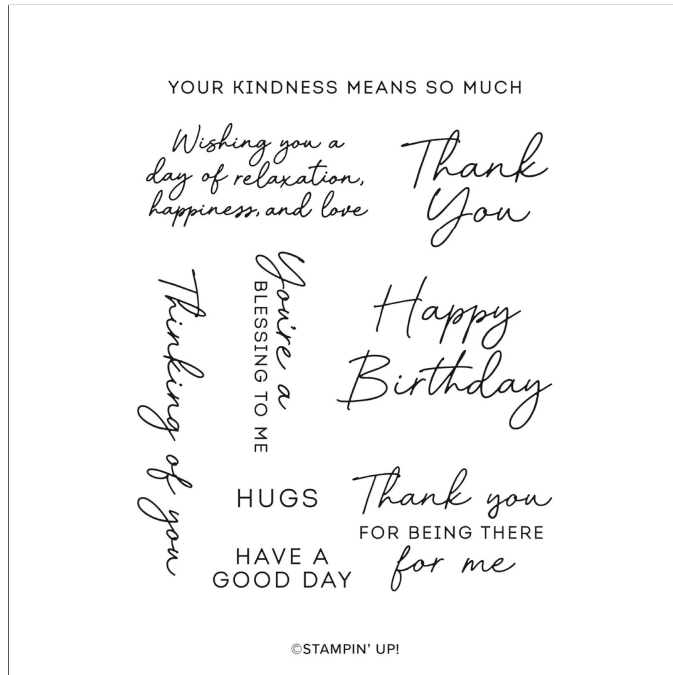

#SUStamps

Scalloped Blooms Stamp Set

#SUStamps #Photopolymer
Scalloped Blooms Stamp Set

Set of 9 photopolymer stamps

May-Aug 26 Page 46

Scalloped Blooms Stamp Set 167639

French: Fleurs Festonnées 167641

German: Stempelset Kreiseweise Blumengrüsse 167643

Insert created by Bev Adams, BevAdams.com, BevAdams@verizon.net. All Images © Stampin' Up!

May-Aug 26

Color	Embellish.	Dies	Paper	Stamps	Tools	Folders	Adhesives
Current Catalog	Online Exclusives	Special Release	Kits	Mini Catalog	Mix & Match	Memory Keeping Tools	

Cut to fit your case: Standard Case: 5/8" spine, 5 1/8" front, 7" length
New Stamp & Die Envelopes 5 1/4" front, 8 7/8" length

Standard